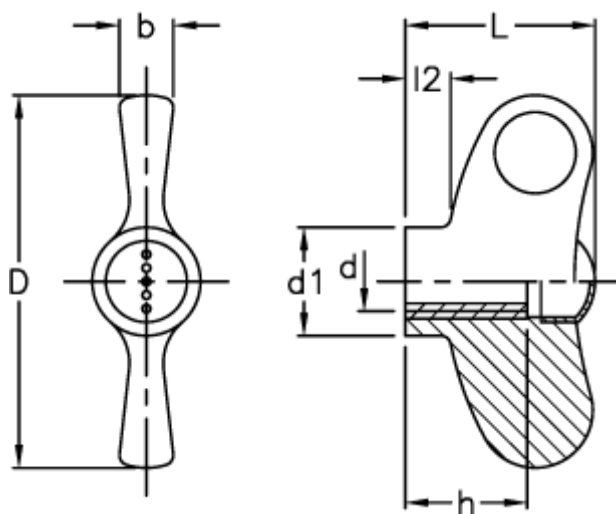

Article number: 23052232162
Description: E+G Wing nut
EWN.48 B-M5-C2, orange cap

Measures

b	= 7
D	= 47
d1	= 13.5
d 6H	= M5
h	= 12
L	= 24
l2	= 5.5